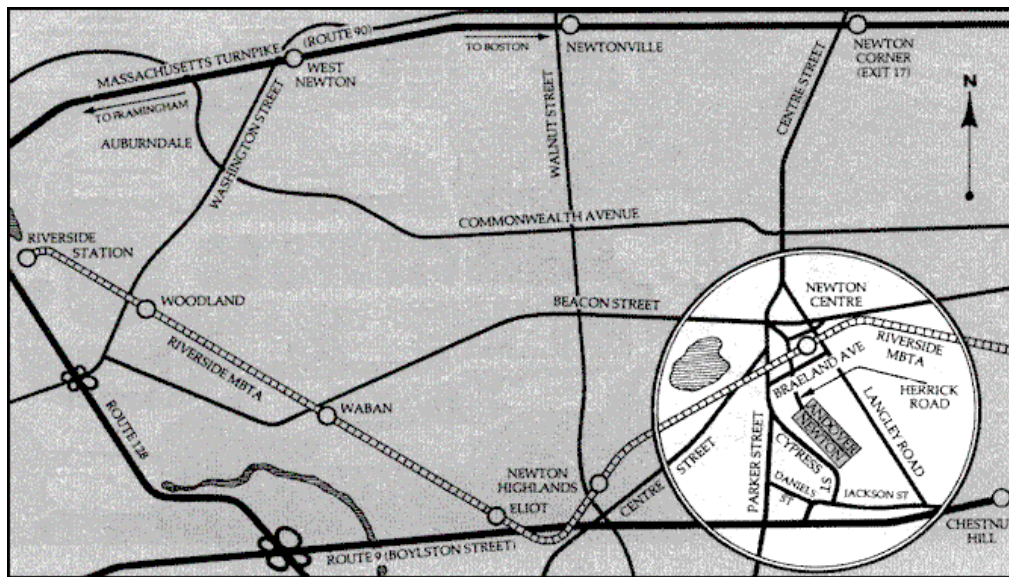

**SPONSORED BY:**

**NORUMBEGA HARMONY  
ANDOVER NEWTON THEOLOGICAL SCHOOL  
SHAPE-NOTE SINGERS OF EASTERN MASSACHUSETTS**

**By car:**

*Recommended route when coming from north, south, or west:*  
 From I-95 (also known as Route 128): Take Exit 20A (Route 9) east toward Boston. Proceed 2.1 miles on Route 9 to the Parker Street exit. Turn left (north) onto Parker Street at the end of the exit ramp and proceed for 0.6 mile. Just before reaching the bridge over the MBTA trolley tracks and the Newton Centre business district, turn right onto Braeland Avenue. Then take the first right onto Herrick Road and follow the signs up the hill to the campus.

**By rapid transit:**

From the MBTA trolley: Take the Green Line, Riverside Branch (D train) to Newton Centre. As you get off an outbound car, Herrick Road is on the left. Proceed on Herrick Road up the hill to the campus—10-15 minute walk. It takes approximately 30 minutes on the T from downtown Boston to Newton Centre. There is a taxi stand at the T stop.