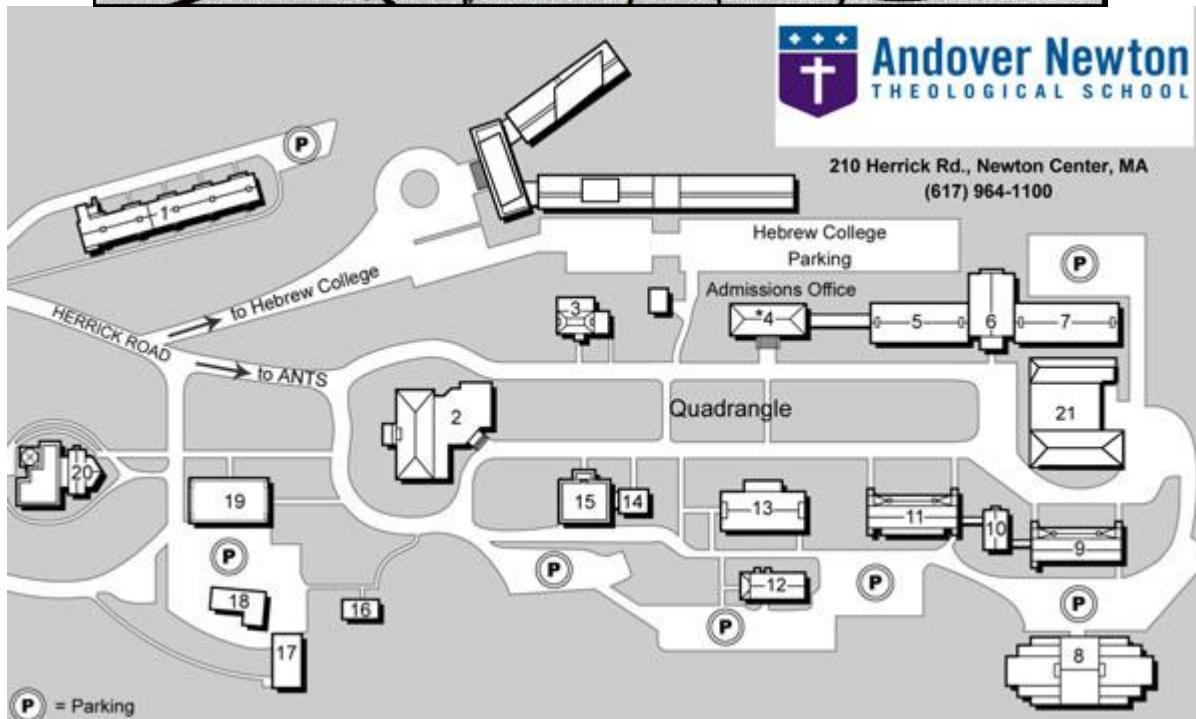

**SPONSORED BY:**

**NORUMBEGA HARMONY  
ANDOVER NEWTON THEOLOGICAL SCHOOL  
SHAPE-NOTE SINGERS OF EASTERN MASSACHUSETTS**

**By car:**

*Recommended route when coming from north, south, or west:*  
 From I-95 (also known as Route 128): Take Exit 20A (Route 9) east toward Boston. Proceed 2.1 miles on Route 9 to the Parker Street exit. Turn left (north) onto Parker Street at the end of the exit ramp and proceed for 0.6 mile. Just before reaching the bridge over the MBTA trolley tracks and the Newton Centre business district, turn right onto Braeland Avenue. Then take the first right onto Herrick Road and follow the signs up the hill to the campus.

The Meeting House is building #12, at the bottom center of the map. Occasionally we must use an alternate location: most often we move to Wilson Chapel (#21) or to the Peck Conference Room (#5, downstairs).